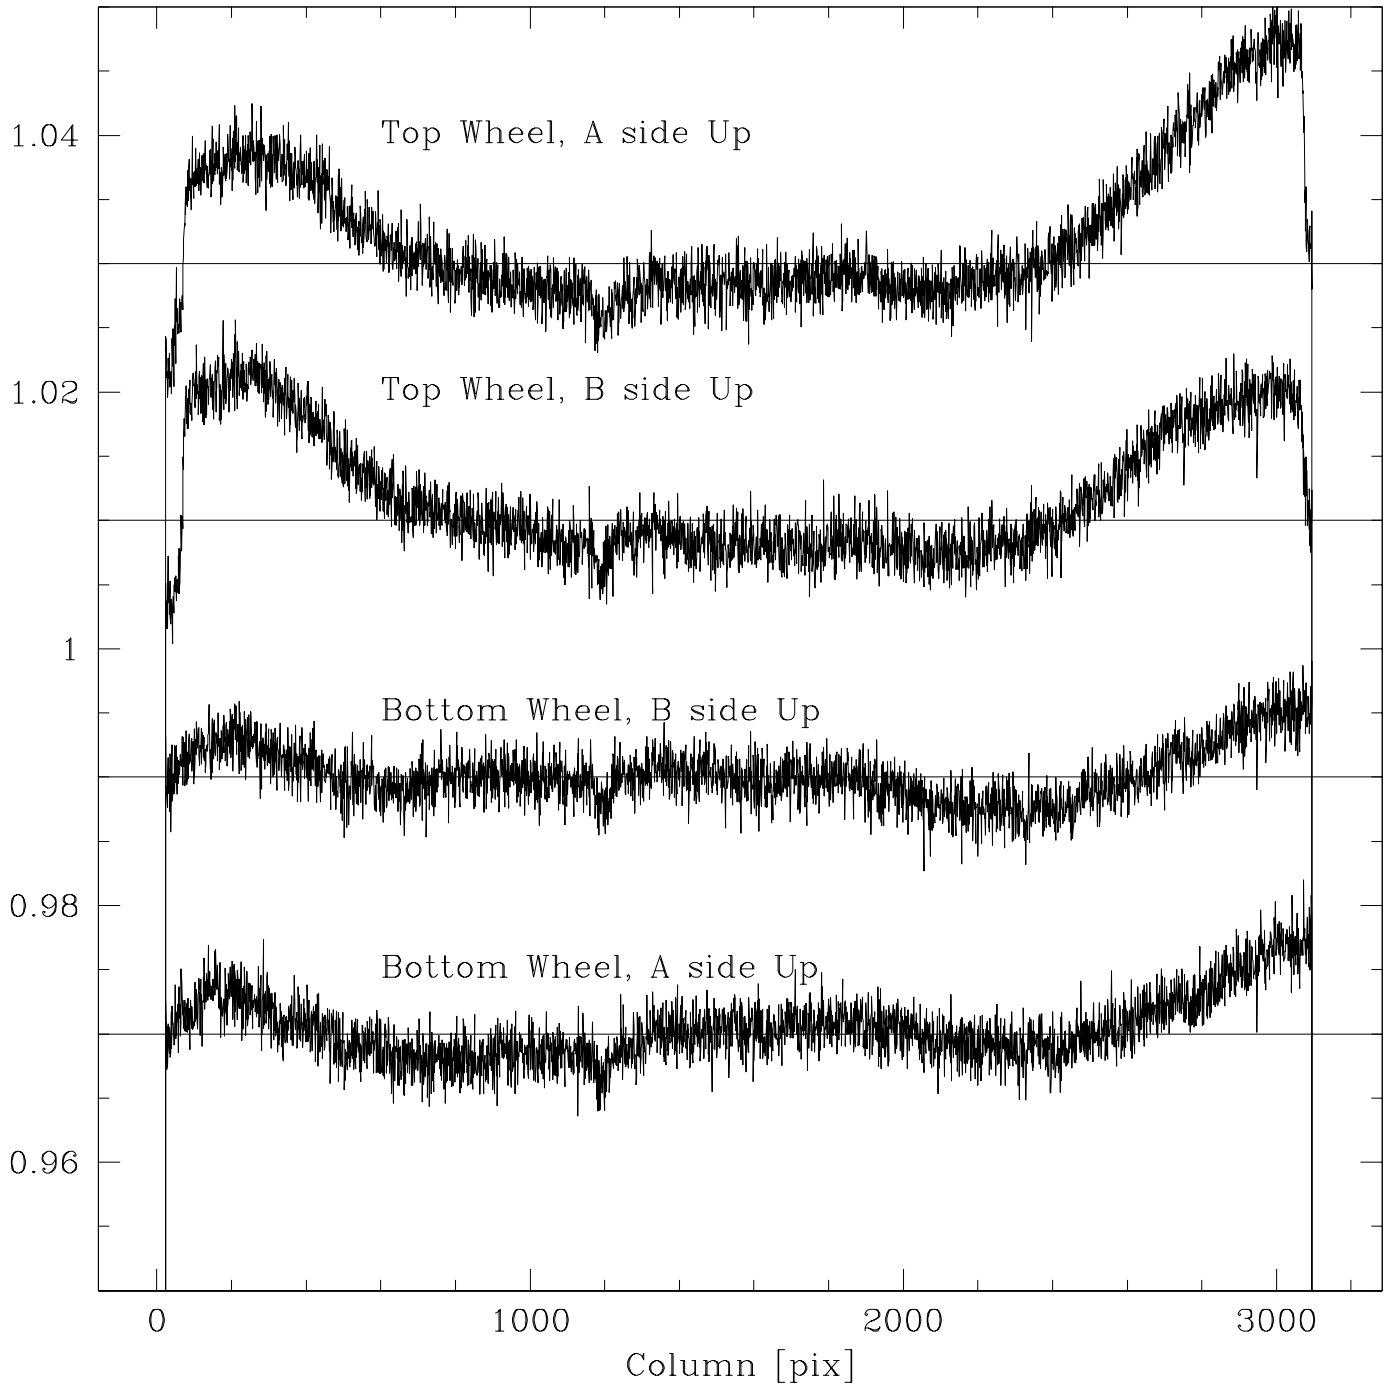

Normalized mean rows, mid chip, VR Flats, LMI

20170829/lmi.00{01,07,09,11}.fits